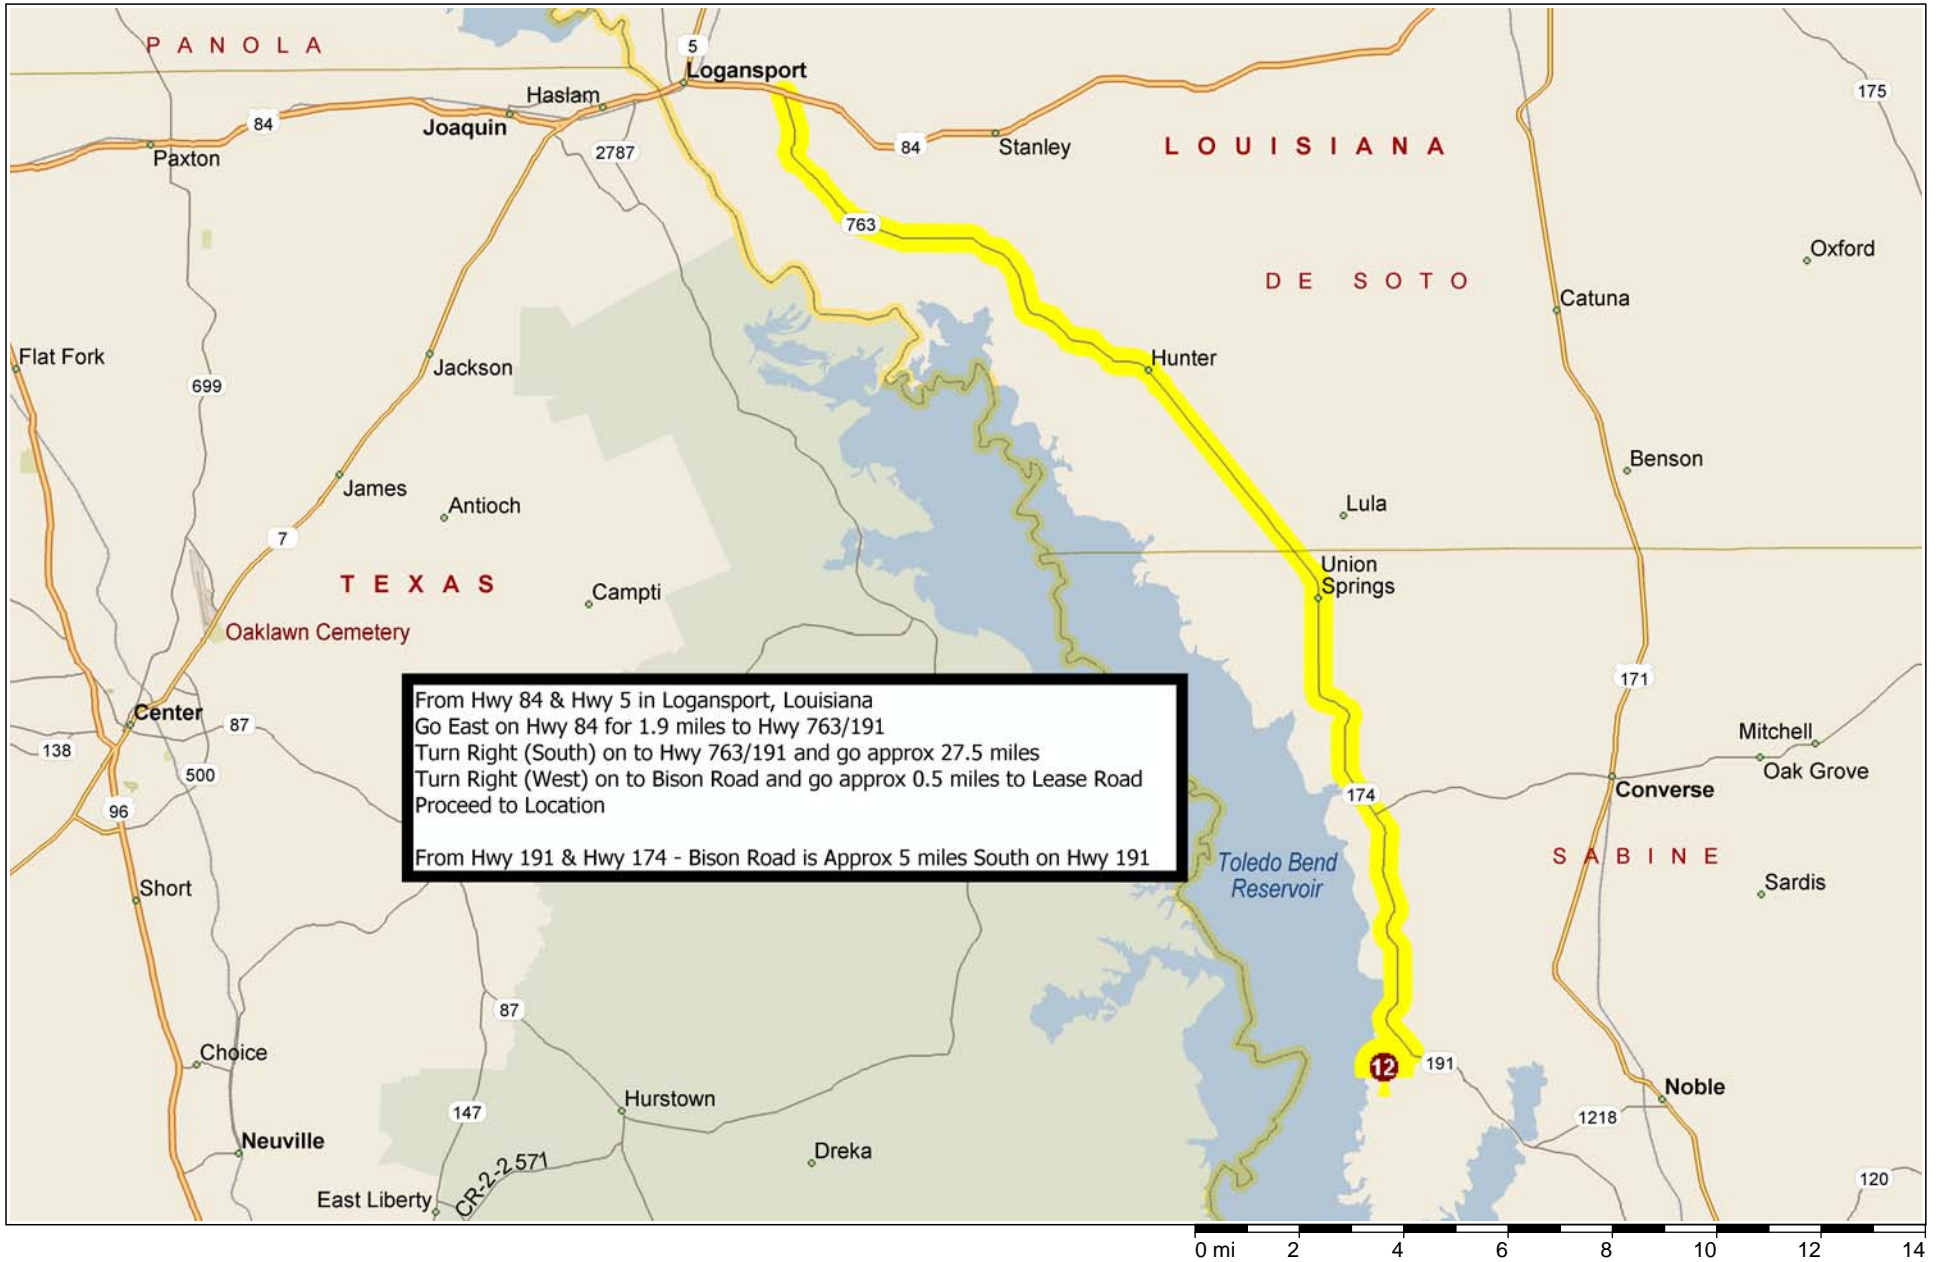

Aquila Drilling Co. - Rig #12 - Sustainable Forest 2H #1

Aquila Drilling Co. - Rig #12 - Sustainable Forest 2H #1

Copyright © and (P) 1988–2006 Microsoft Corporation and/or its suppliers. All rights reserved. <http://www.microsoft.com/streets/>
Portions © 1990–2006 InstallShield Software Corporation. All rights reserved. Certain mapping and direction data © 2005 NAVTEQ. All rights reserved. The Data for areas of Canada includes information taken with permission from Canadian authorities, including: © Her Majesty the Queen in Right of Canada, © Queen's Printer for Ontario. NAVTEQ and NAVTEQ ON BOARD are trademarks of NAVTEQ. © 2005 Tele Atlas North America, Inc. All rights reserved. Tele Atlas and Tele Atlas North America are trademarks of Tele Atlas, Inc.