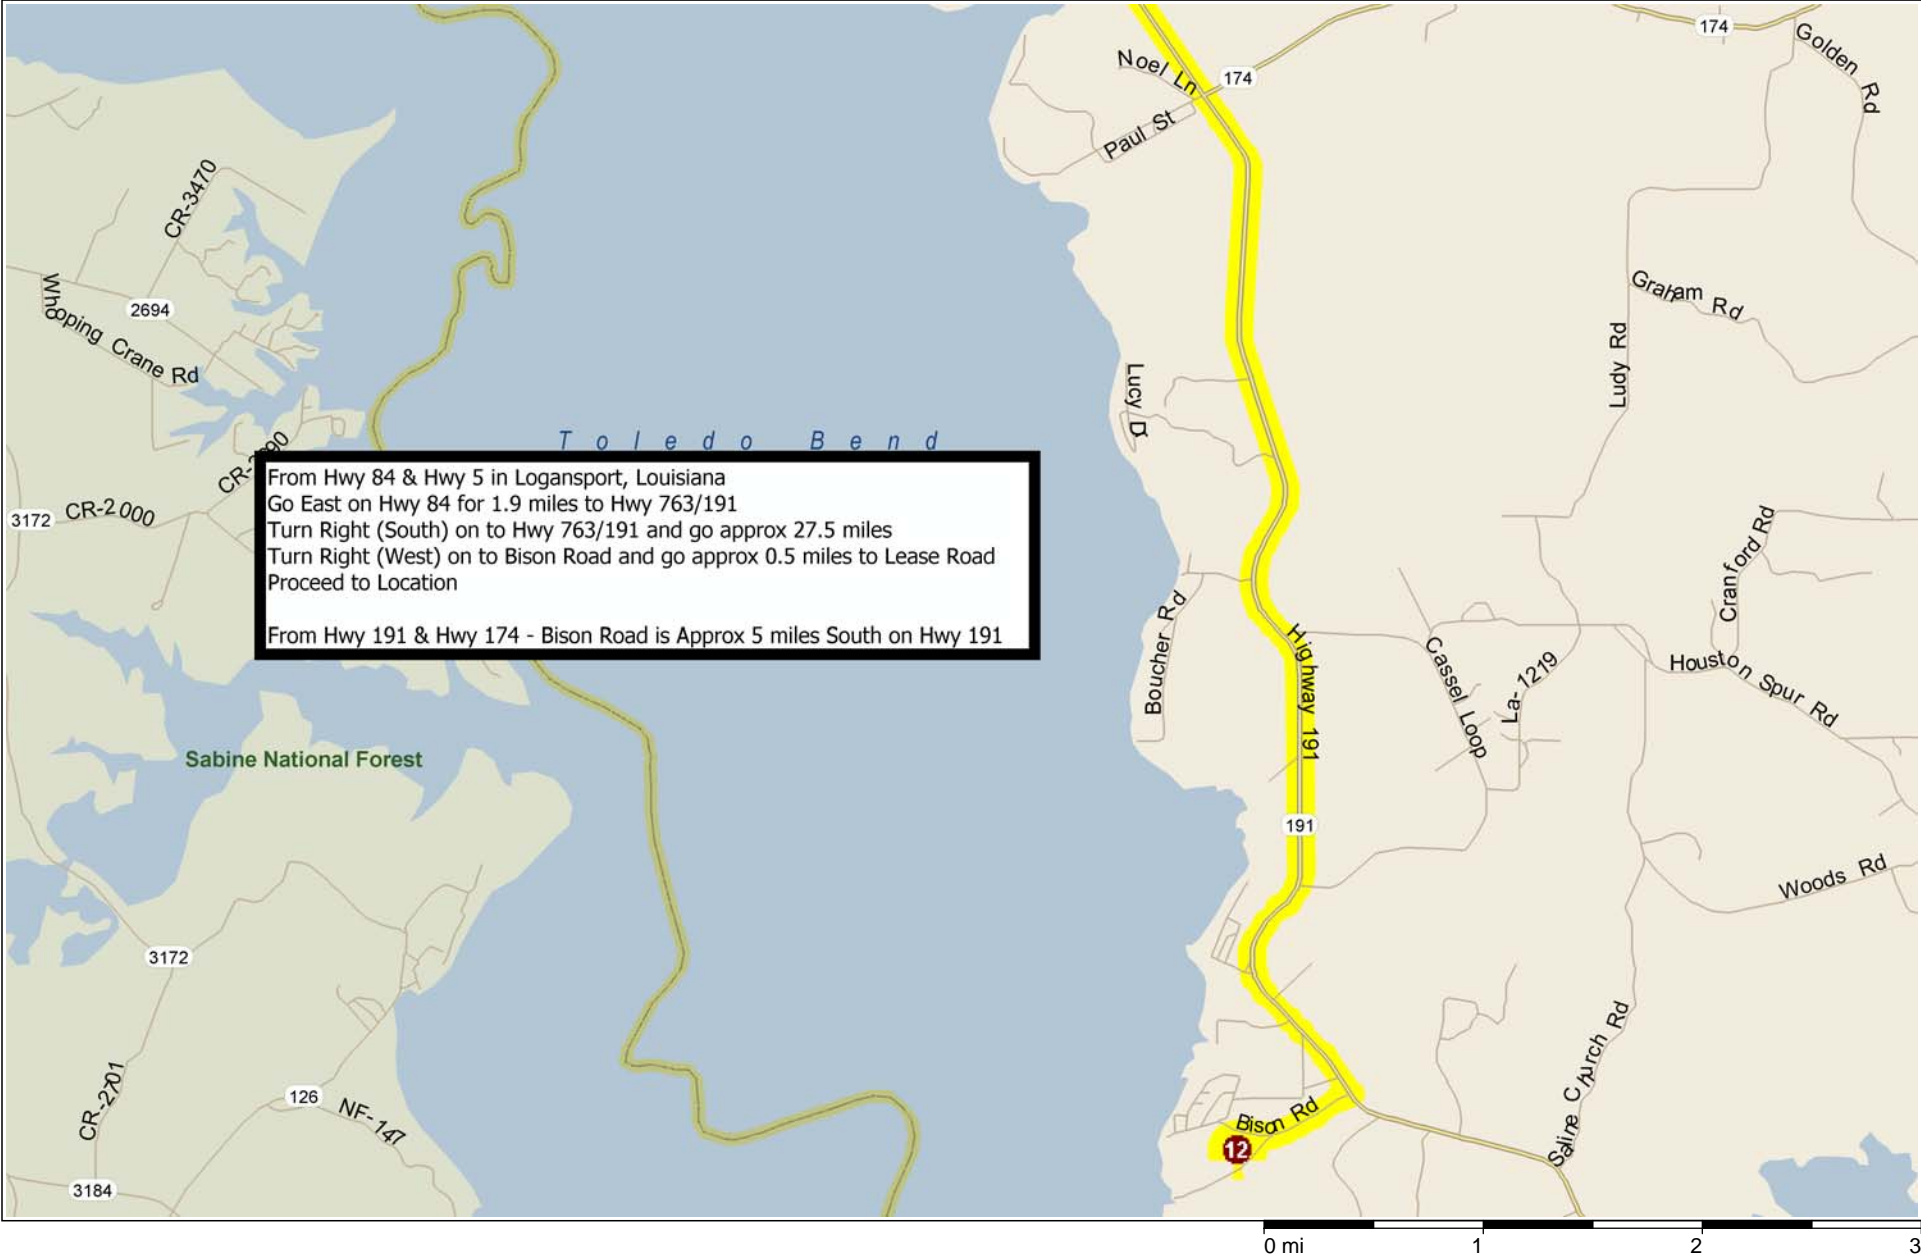

Aquila Drilling Co. - Rig #12 - Sustainable Forest 2H #1

Aquila Drilling Co. - Rig #12 - Sustainable Forest 2H #1

Copyright © and (P) 1988–2006 Microsoft Corporation and/or its suppliers. All rights reserved. <http://www.microsoft.com/streets/>
Portions © 1990–2006 InstallShield Software Corporation. All rights reserved. Certain mapping and direction data © 2005 NAVTEQ. All rights reserved. The Data for areas of Canada includes information taken with permission from Canadian authorities, including: © Her Majesty the Queen in Right of Canada, © Queen's Printer for Ontario. NAVTEQ and NAVTEQ ON BOARD are trademarks of NAVTEQ. © 2005 Tele Atlas North America, Inc. All rights reserved. Tele Atlas and Tele Atlas North America are trademarks of Tele Atlas, Inc.