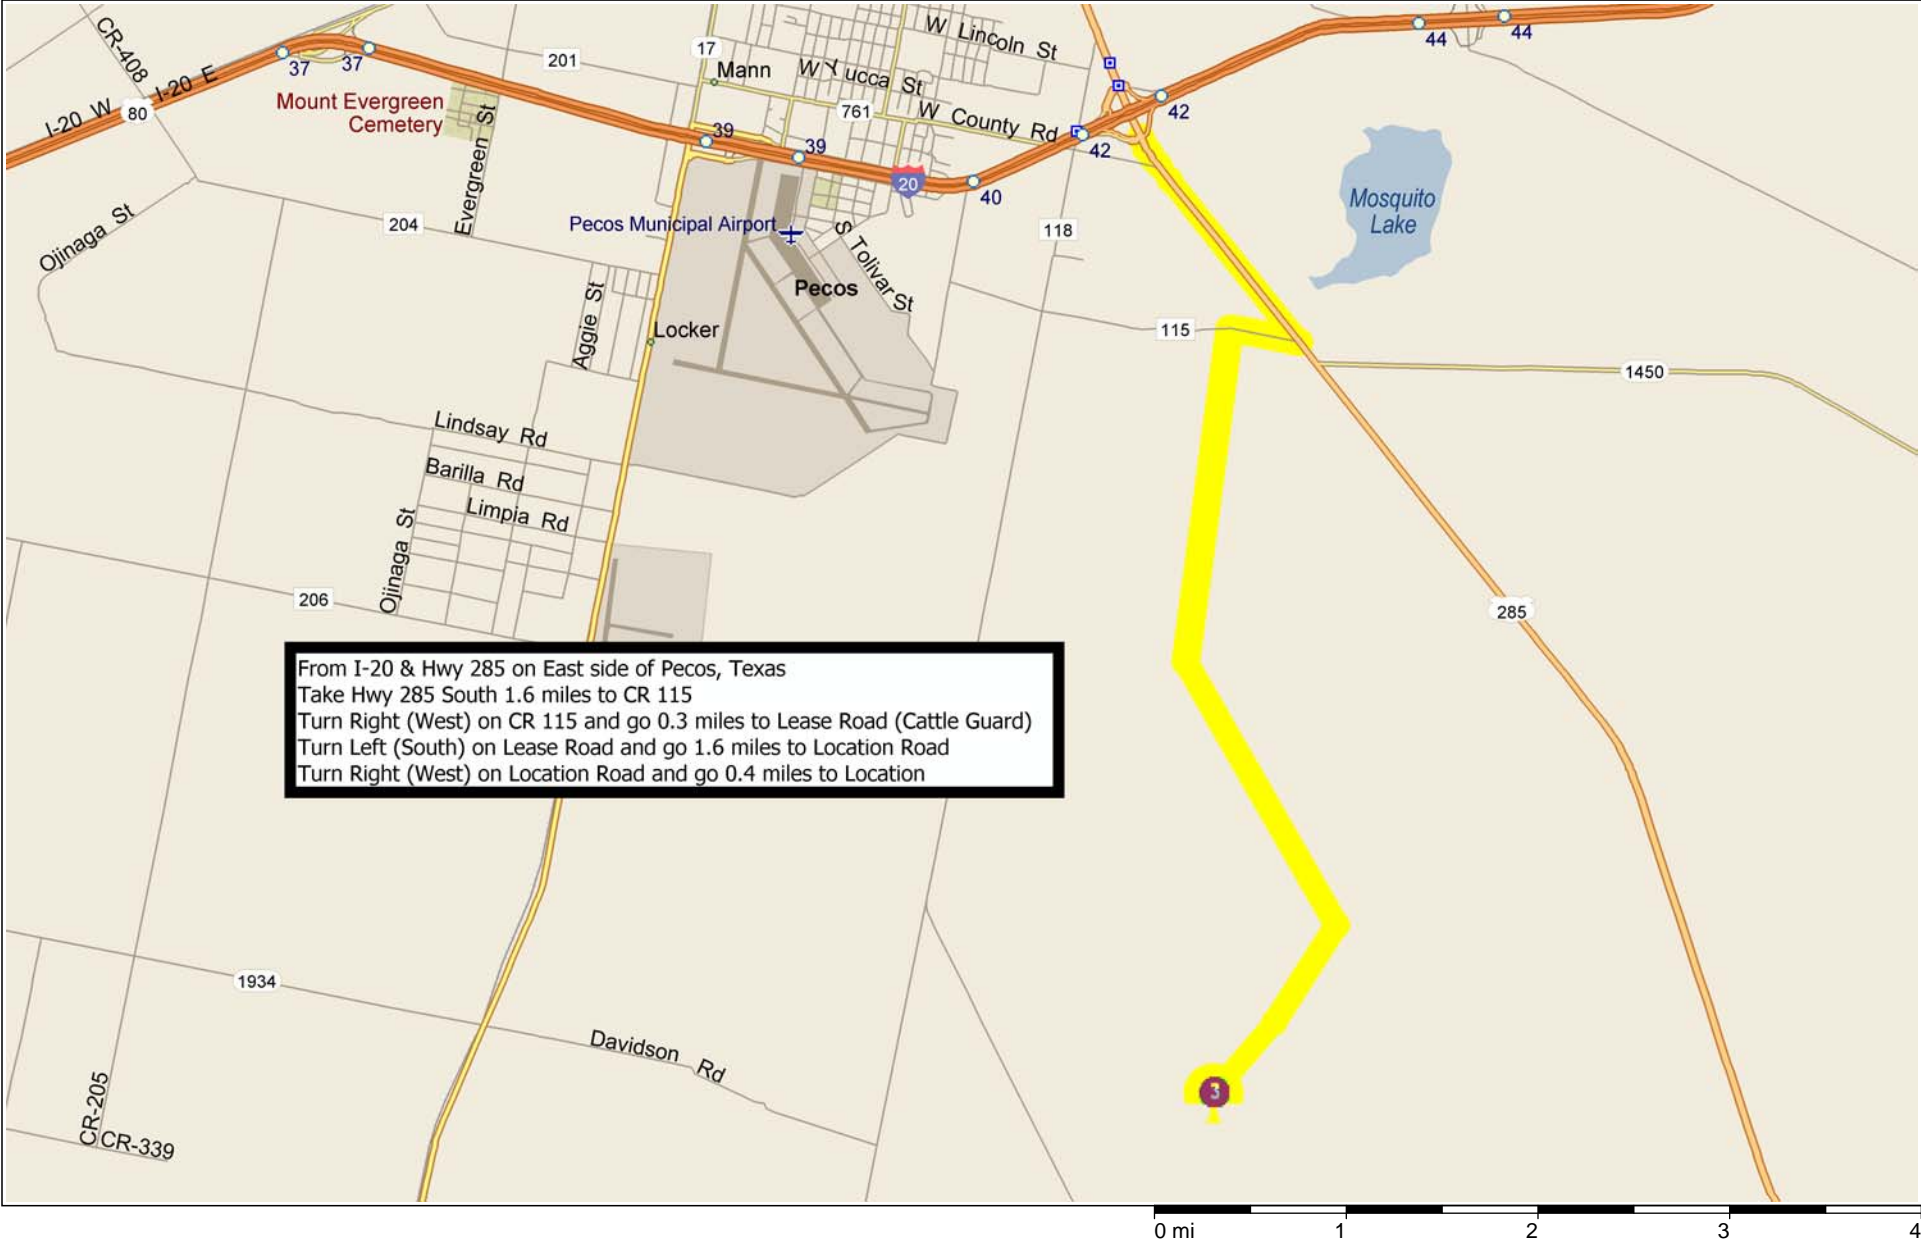

Aquila Drilling Co. - Rig #3 - Monroe 28 #2

Copyright © and (P) 1988–2010 Microsoft Corporation and/or its suppliers. All rights reserved. <http://www.microsoft.com/streets/>
Certain mapping and direction data © 2010 NAVTEQ. All rights reserved. The Data for areas of Canada includes information taken with permission from Canadian authorities, including: © Her Majesty the Queen in Right of Canada, © Queen's Printer for Ontario. NAVTEQ and NAVTEQ ON BOARD are trademarks of NAVTEQ. © 2010 Tele Atlas North America, Inc. All rights reserved. Tele Atlas and Tele Atlas North America are trademarks of Tele Atlas, Inc. © 2010 by Applied Geographic Systems. All rights reserved.